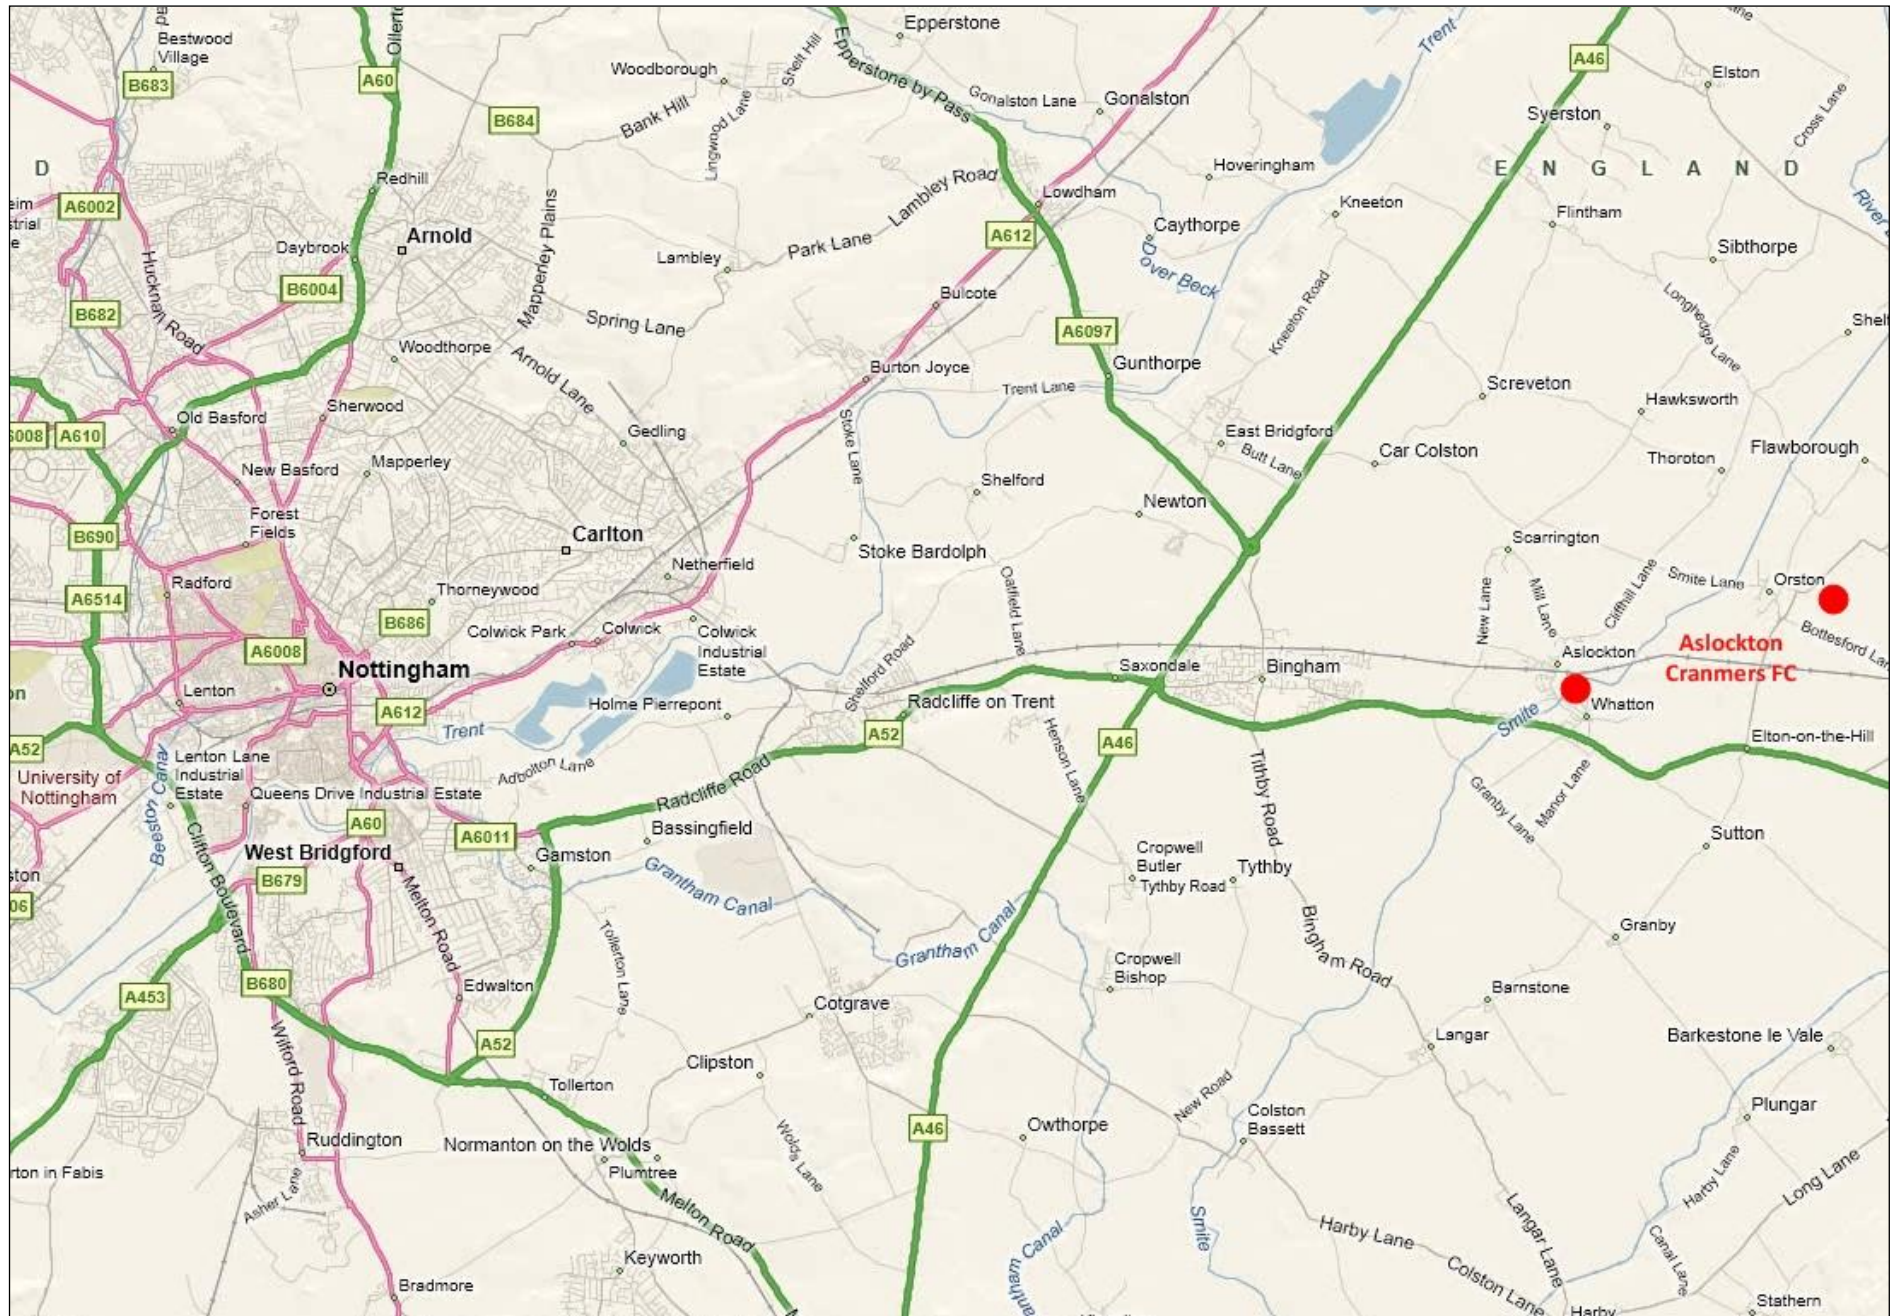

Location to Nottingham

Location to Newark on Trent & Grantham

Bingham, Aslockton & Orston

Whatton & Aslockton Playing Field, Dark Lane, Whatton,
Nottinghamshire, NG13 9FE. (GPS N 52.949905 W -0.898274)

Orston Playing Field, Spa Lane, Orston,
Nottingham, NG13 9NX. (GPS N 52.962528 W -0.84478)