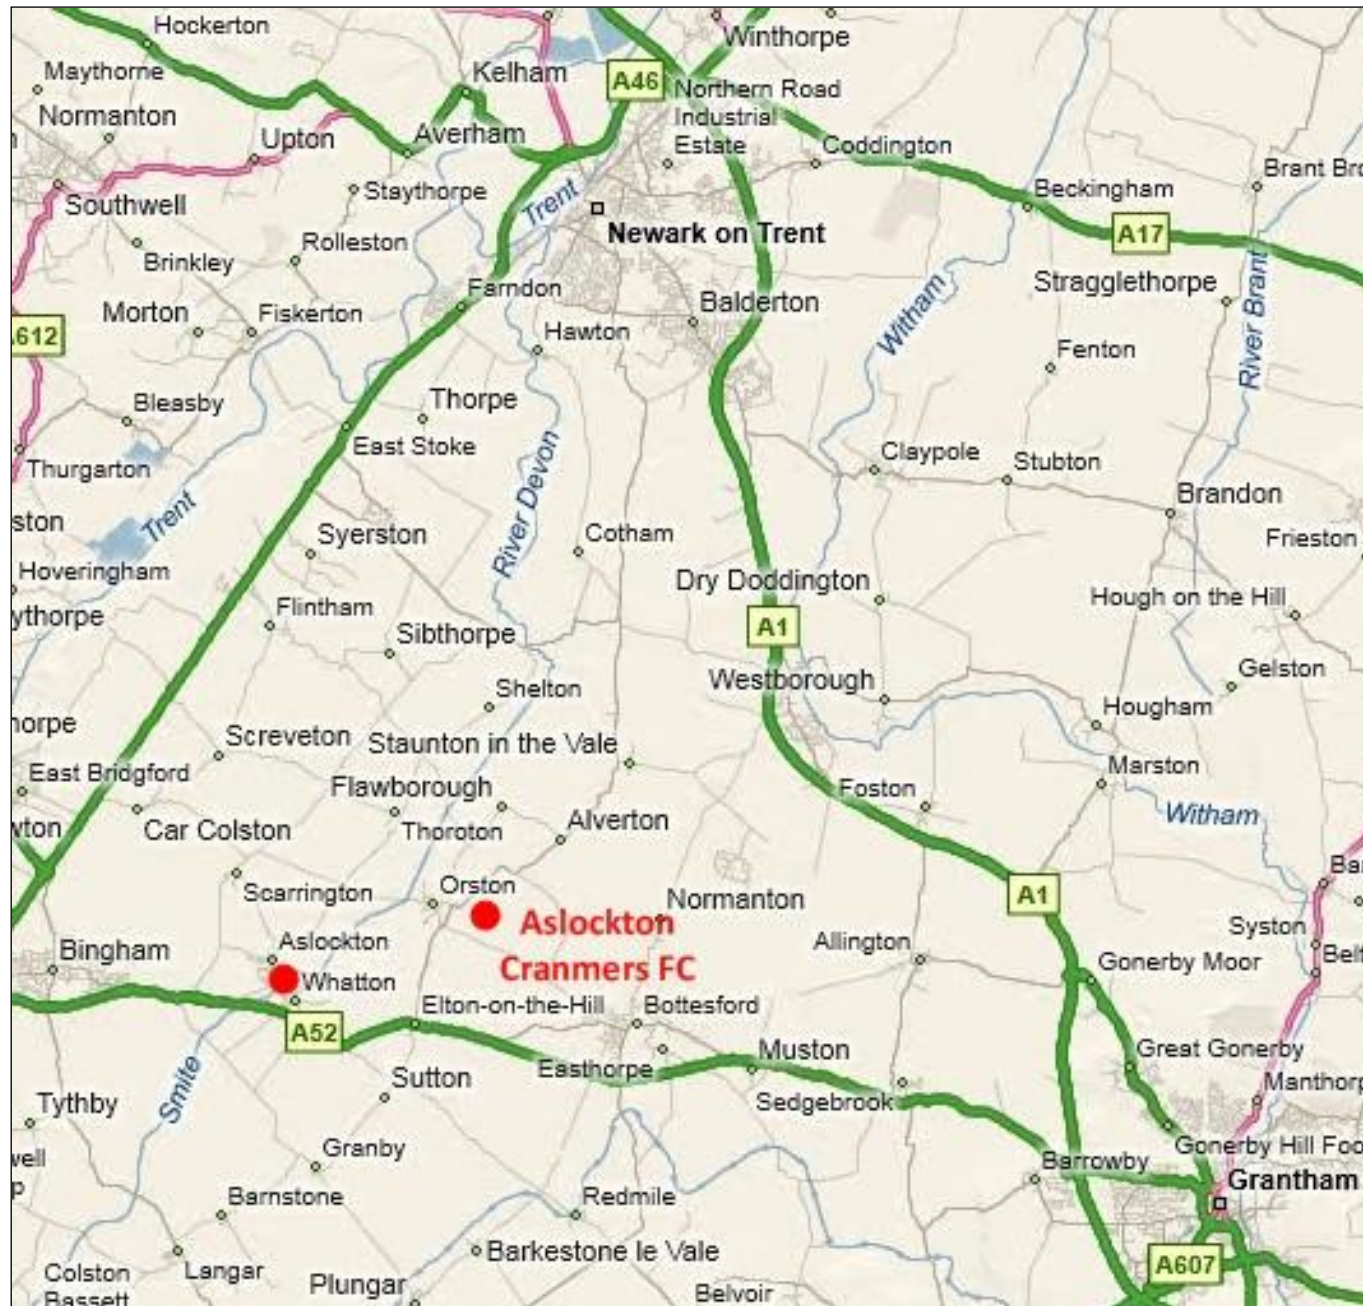

Location to Nottingham

Location to Newark on Trent & Grantham

Bingham, Aslockton & Orston

Whatton & Aslockton Playing Field, Dark Lane, Whatton,
Nottinghamshire, NG13 9FE. (GPS N 52.949905 W -0.898274)

Orston Playing Field, Spa Lane, Orston,
Nottingham, NG13 9NX. (GPS N 52.962528 W -0.84478)